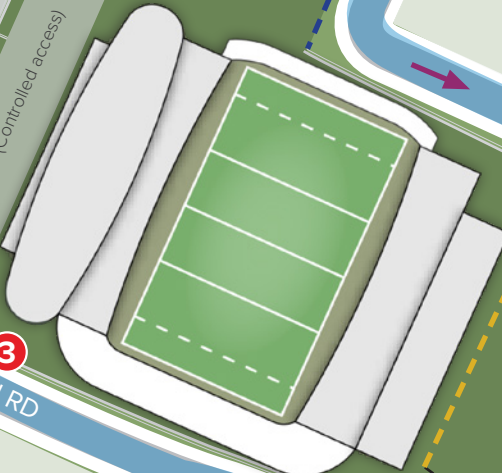

KING ST

BEETHAM PARK

Beetham Carpark

RICHMOND ST

WILLOUGHBY PARK

ABBOTSFORD ST

ULSTER ST

AUCKLAND CITY CENTRE

WHITIORA SCHOOL

WILLOUGHBY ST

MILL ST

CARNIVAL ZONE

4

4M

6

Fred Jones Carpark

Oasis Marquee

FRED JONES PARK

Stadium Carpark (Controlled access)

5

SEDDON RD

3

TRISTRAM ST

1

R18 ENTERTAINMENT ZONE

KEPPLER X HAVAL VIP

FRASER TECH FIELD

HAMILTON BOWLING CLUB

HAMILTON SQUASH & TENNIS CLUB

LIVERPOOL ST

MILL ST

SEDDON RD